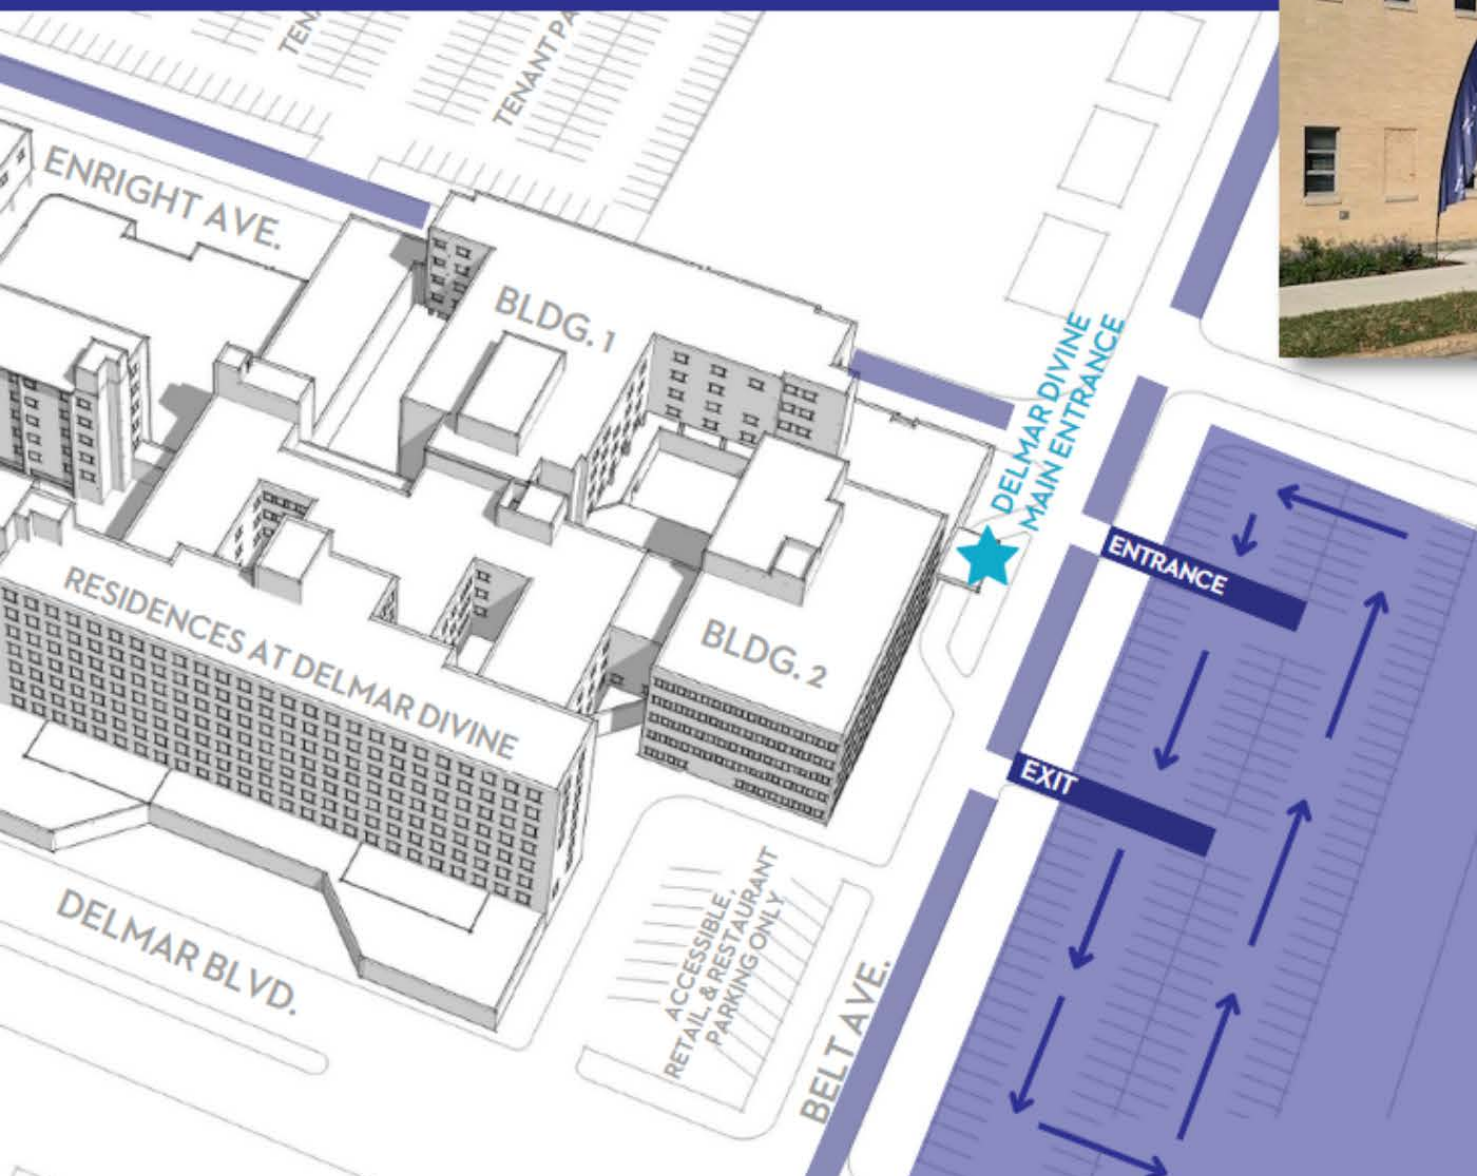

# DELMAR DIVINE™

INNOVATE · COLLABORATE · TRANSFORM

DELMAR DIVINE  
MAIN ENTRANCE

WELCOME TO THE  
DELMAR DIVINE!  
WE ARE GLAD YOU ARE  
HERE.

PLEASE PARK IN ONE OF  
THE BLUE SHADED  
GUEST PARKING AREAS.

THE MAIN ENTRANCE TO  
THE DELMAR DIVINE IS  
LOCATED ON BELT  
AVENUE.